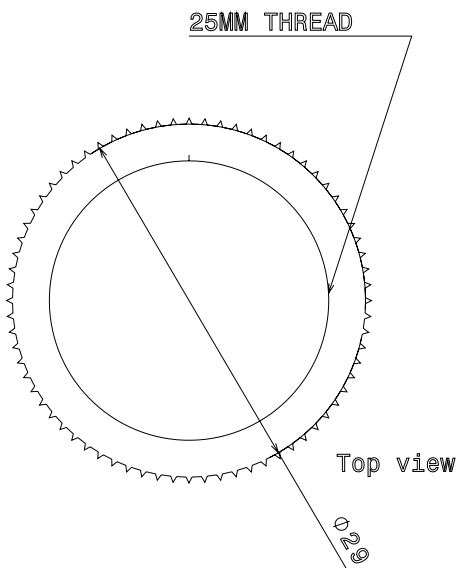

PRODUCT CODE: PLR25B
PVC LOCKRING

DESCRIPTION

25mm PVC Lockring

FINISH

Black

MATERIAL

PVC

PACKAGING

Packed in qty 100

ADDITIONAL NOTES

Manufactured to BS4607 part 1

Isometric view

Top view

Side view